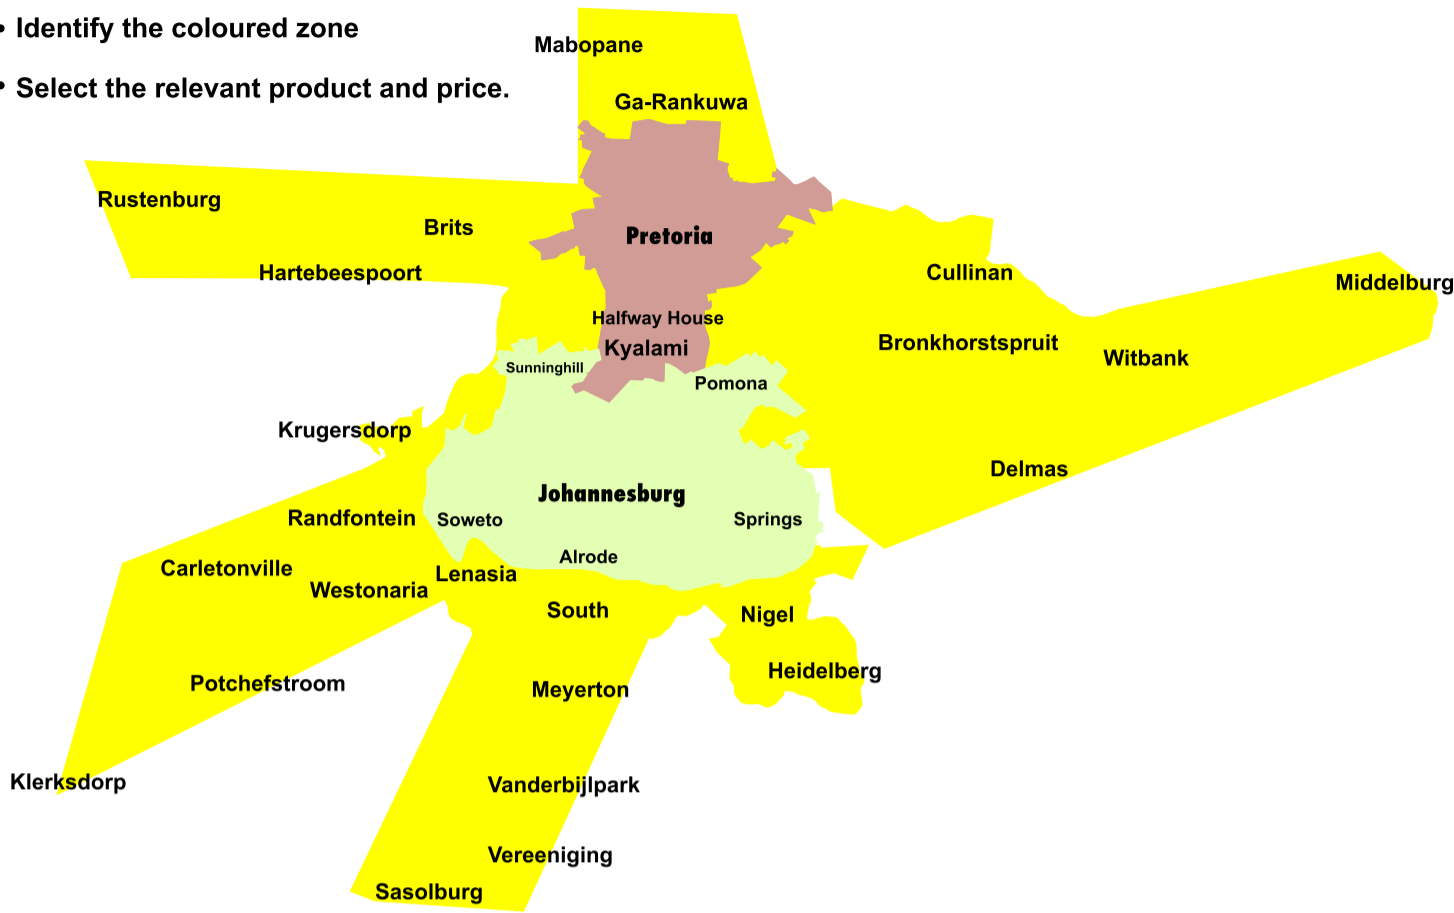

Local Pretoria, Shorthaul services to Johannesburg & Inner shorthaul service

- Locate your destination.
- Identify the coloured zone
- Select the relevant product and price.

All prices exclude VAT

- 1** For destinations in the **Brown** area refer to the rates in the **Brown** panels.
- 2** For destinations in the **Lime** area refer to the rates in the **Lime** panels.
- 3** For destinations in the **Yellow** area refer to the rates in the **Yellow** panels.

- 4** For destinations in the **Red** area refer to the rates in the **Red** panels.
- 5** For destinations in the **Orange** area refer to the rates in the **Orange** panels.

Please consult the Price and Service calculator on the Fastway website to calculate the price and delivery time of your parcel.
www.fastway.co.za

Linehaul service from Johannesburg/Pretoria to Cape Town

Overnight service from Johannesburg/Pretoria to Durban

National Satchels

The blue satchels must be used to yellow, lime, orange and red areas.

Delivered as per the label service.