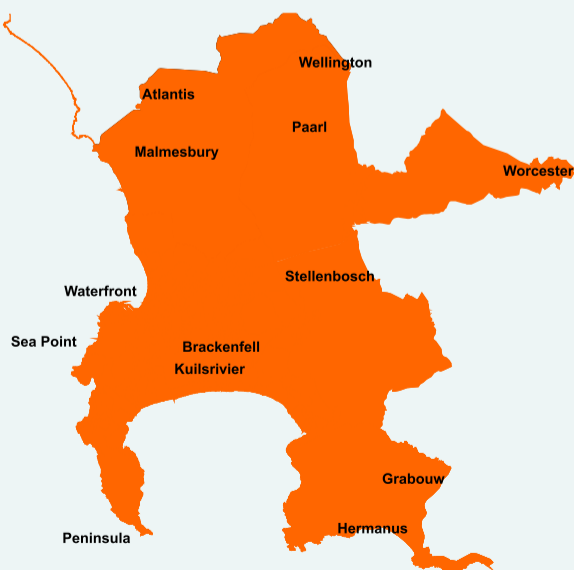

Linehaul service from Johannesburg/Pretoria to Cape Town

Overnight service from Johannesburg/Pretoria to Durban

National Satchels

The blue satchels must be used to yellow, lime, orange and red areas.

Delivered as per the label service.